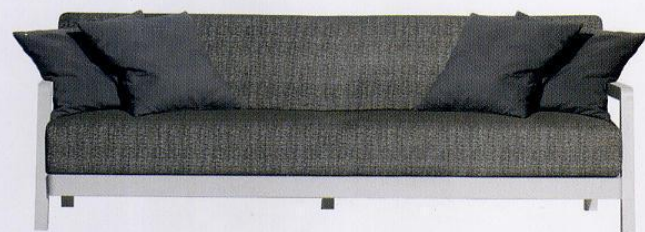

GERVASONI

www.gervasoni1882.it