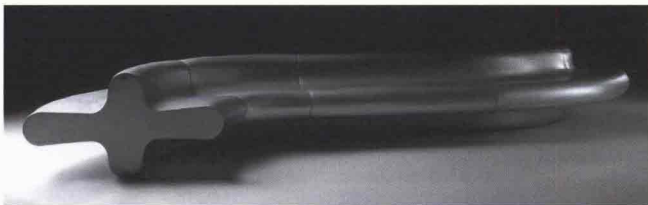

• The most striking feature of the Betty bench is the back detail: a simple plank whose natural shape becomes something of a decorative element. The structure, made entirely from solid walnut, matches the colours of the soft, continuous seat. Available in different lengths, it can also be made to measure.

• Sherman is a versatile system of modular seating that has been conceived to respond to a range of interior design requirements. The sofa is available with a seat depth of 103 cm or in a more compact version of 93 cm and can be matched with a comfortable chaise-longue of 142 or 170 cm. The bases are in polished aluminium or high-gloss pewter-colour paint finish.

MINOTTI

www.minotti.com

LIQUIRIZIA

Aziz Sariyer

La collezione Limited Edition comprende diversi oggetti di grandi dimensioni con curve mai realizzate prima in alluminio. Tra questi, Liquirizia, seduta modulare potenzialmente infinita nello sviluppo, che ricorda le popolari 'stringhe' dolci dell'infanzia. È prodotta in moduli lineari o curvi a 45°, larghi 120 cm e alti 64.

• The collection Limited Edition includes a range of large objects with curves never realised before in aluminium. Liquirizia is a modular seat that can be arranged in infinite ways and whose shape evokes up memories of liquorice sticks from childhood. It comes in straight or 45° curved modules, 120 cm wide and 64 cm high.