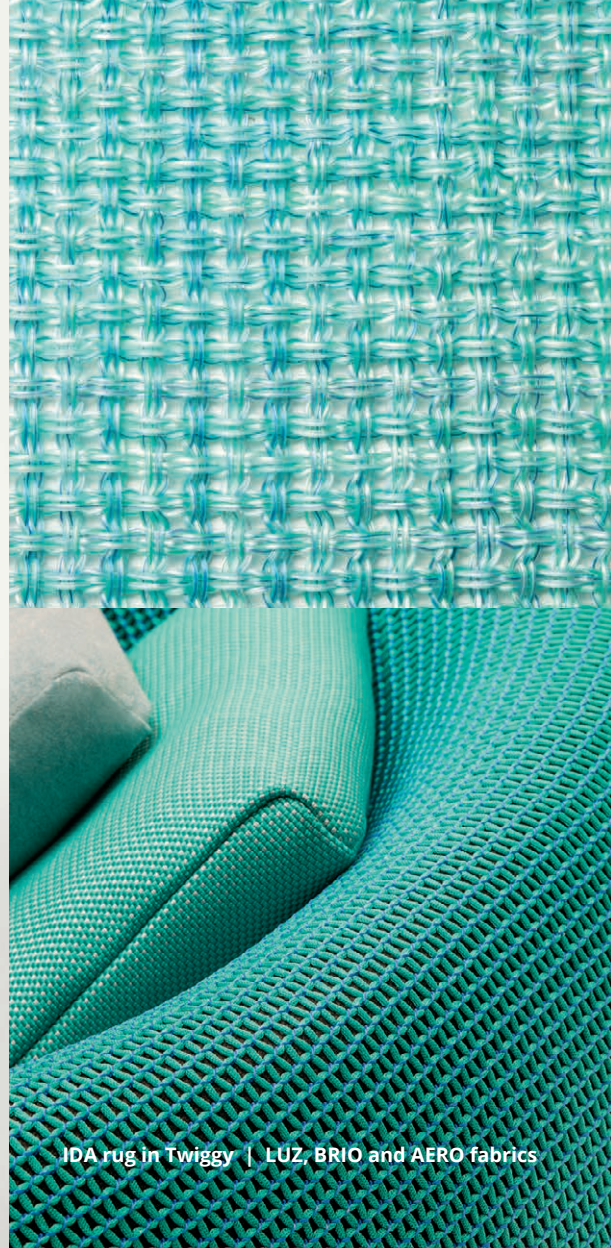

SCIARA side tables, lava stone and glass tiles top

OLA sofas in Brio. SCIARA side table, lava stone and glass tiles top

FLOAT chaises longues in Rope M

IDA rug in Twiggy | LUZ, BRIO and AERO fabrics

WAVE chaises longues woven with Rope cord, pads and cushions in Luz