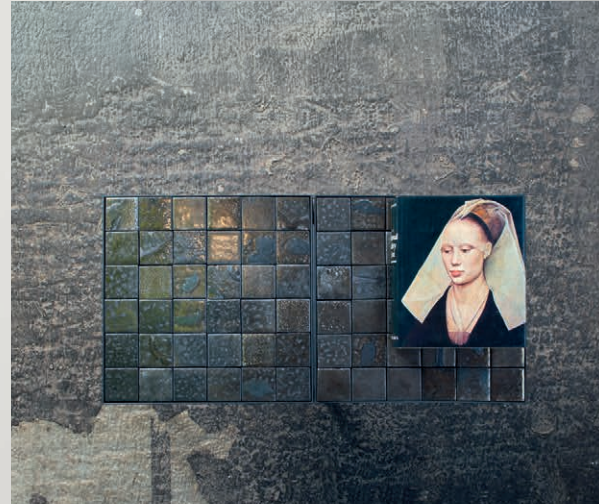

NESSO table, Mano Opaca wood top. AMI chairs woven with Chain, cushions in Blend

STATUARIO marble
COCCI side tables, faience tiles top

BUILD modular panels in Brio, Mano Opaca wood shelves

BUILD modular panels in Brio, Mano Opaca wood shelves