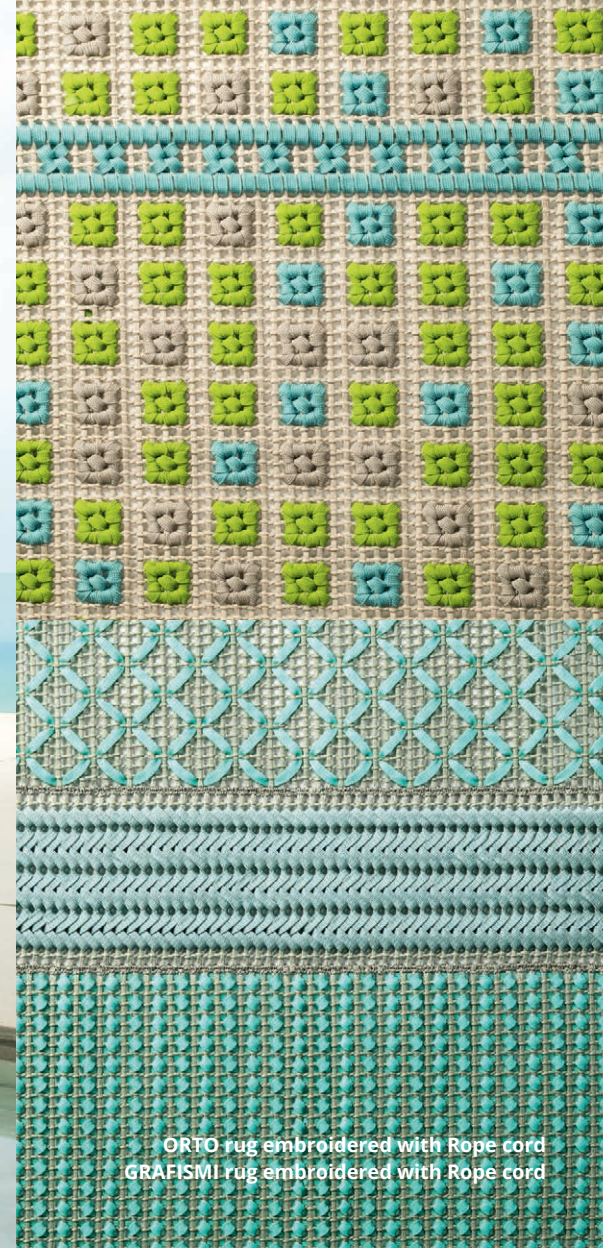

DAYDREAM sun beds woven with Rope cord, cushion in Luz. OMBRA parasols in Thuaia

ORTO rug embroidered with Rope cord
GRAFISMI rug embroidered with Rope cord

SMILE armchair and pouf in Aero

MOGAMBO parasol woven with Samo cord. CLIQUE pouf in Brio. OTTO poufs in Rope cord