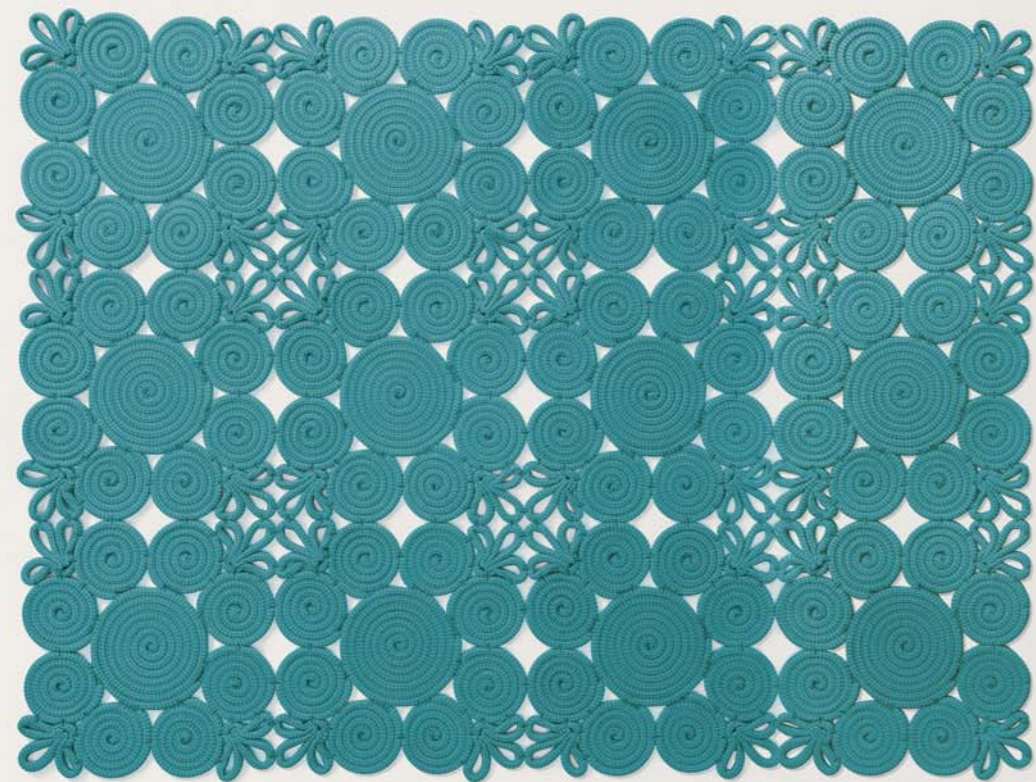

SPIN rug in Rope cord