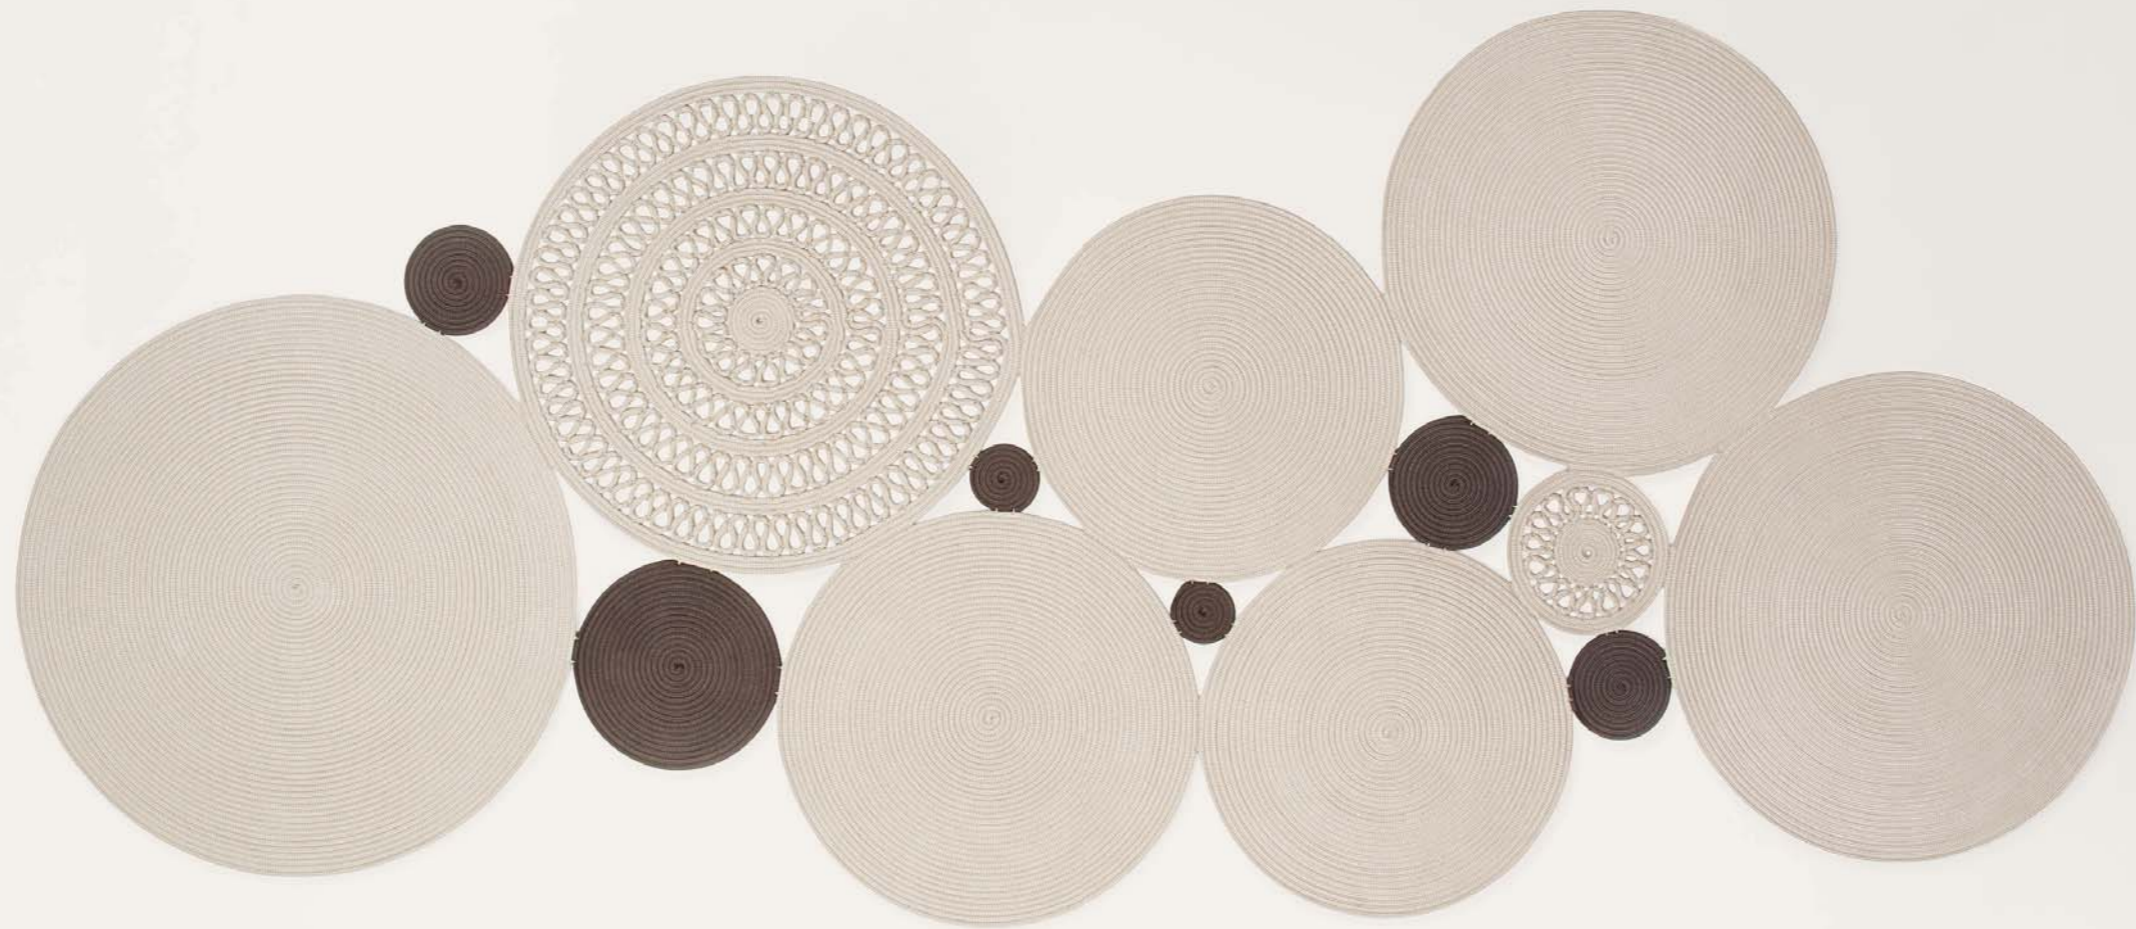

Paola Lenti has changed the traditional concept of rugs through a modern and creative interpretation of materials, forms and production techniques. Practical and yet ornamental, coordinated to the Home and Aqua seating, the paneling system Build and the architectural structures in the Landscapes Collection, Paola Lenti rugs are made by hand and tailored to the most diverse project requirements, always preserving their distinctive style. Indoor and outdoor rugs, different as far as materials and performances are concerned, unify ancient and modern into products intended to become new classics for their unique characteristics.

OUTDOOR RUGS

ZOE detail of rug in Rope cord, custom made

ZOE REV rug in Rope cord

ZOE rug in Rope cord

COSMO rug in Rope cord, custom made

SHANG rug in Rope cord, custom made

SHANG rug in Rope cord

SPIN OFF rug in Rope cord, custom made

ELLISSI detail of rug in Rope cord

ELLISSI rug in Rope cord

COSMO rug in Rope cord, custom made

SPIN rug in Rope cord

LADYBIRD detail of rug in Rope cord

Rope cords, selection from colour range

CROCHET rug crocheted with Rope cord, custom made

KALEIDOSCOPE rug in felt

Felt rugs, selection from colour range

ROS(A)E rug in wool

CROWN rug in wool and silk

SIGNS detail of rug in wool and silk

SIGNS rug in wool and silk

DEEP detail of rug in wool

ALKAZAR detail of rug in silk