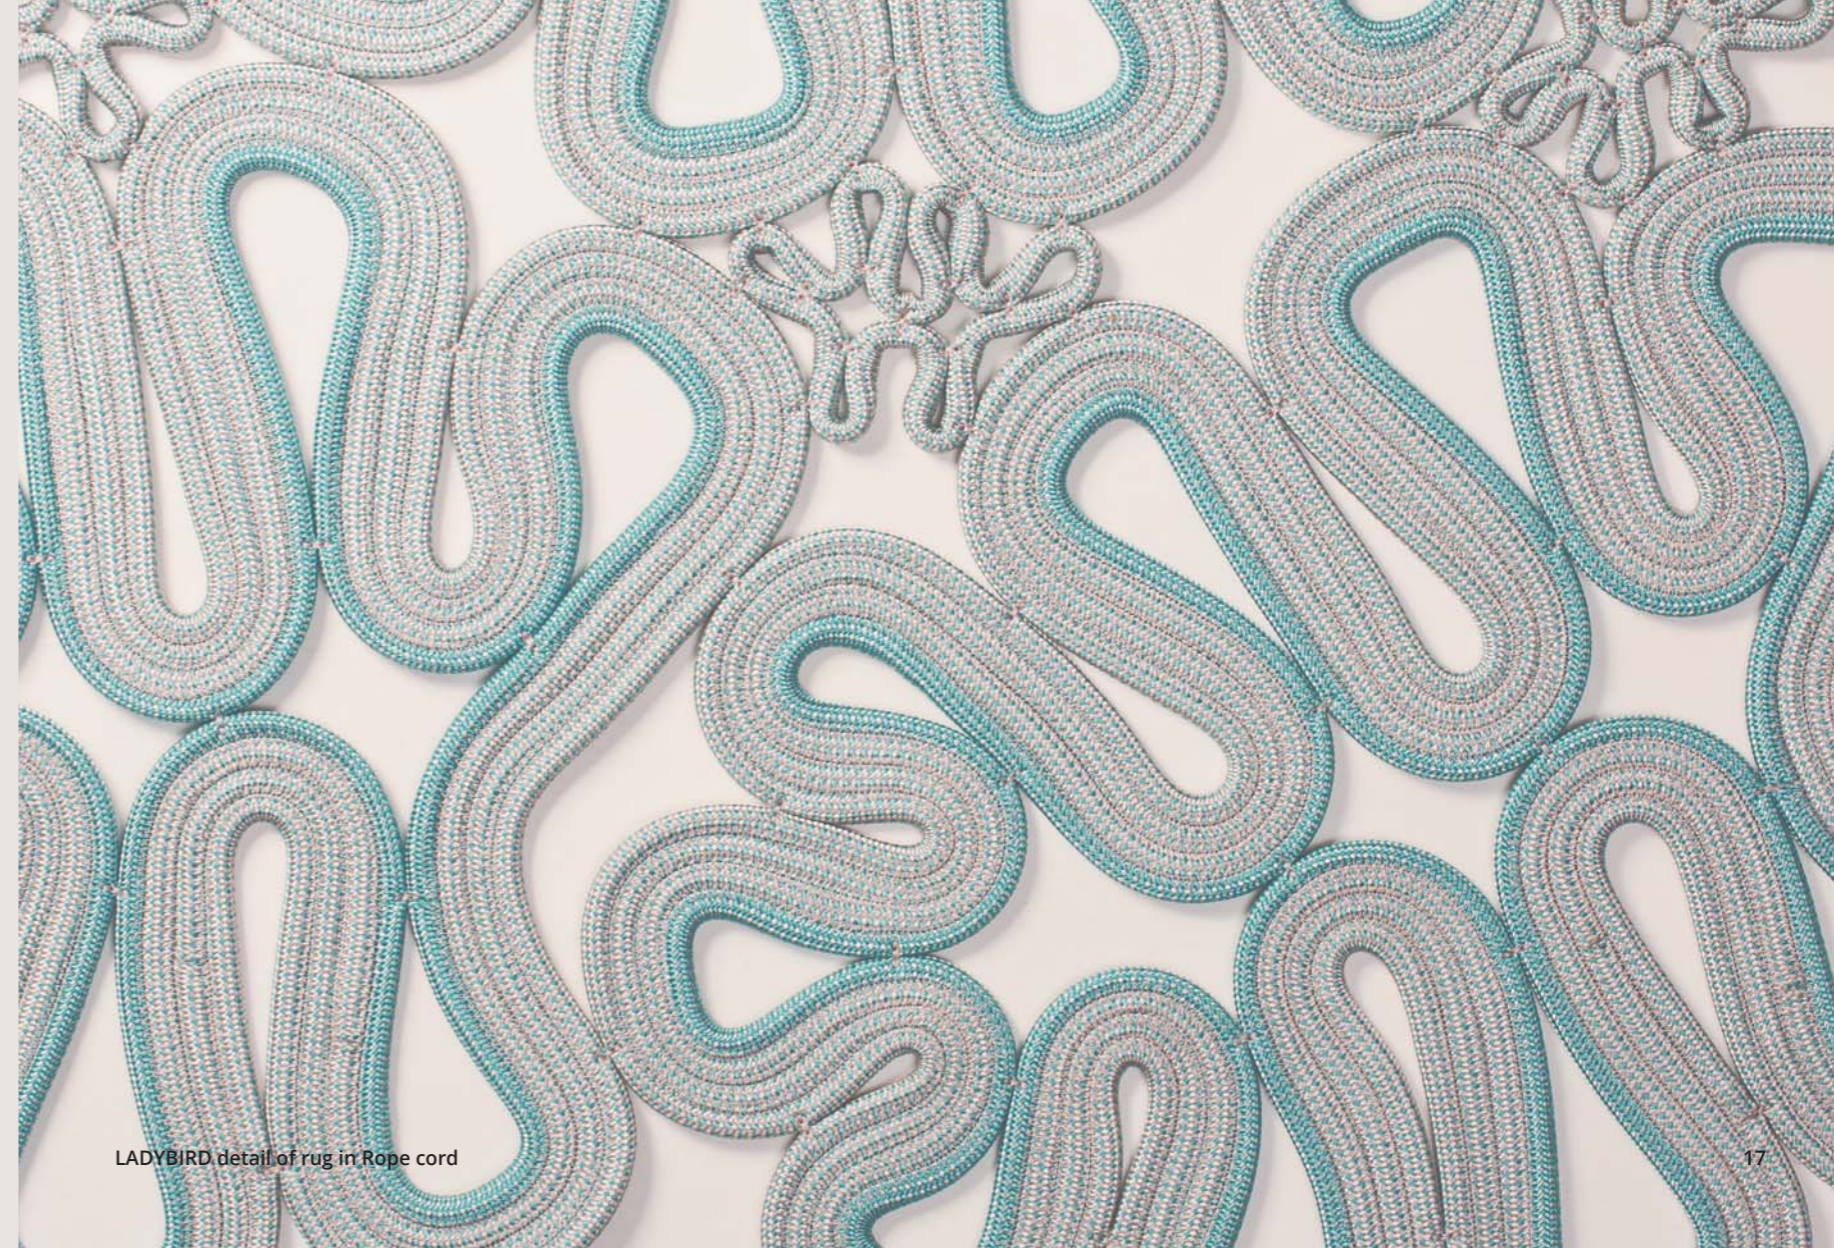

COSMO rug in Rope cord, custom made

LADYBIRD detail of rug in Rope cord