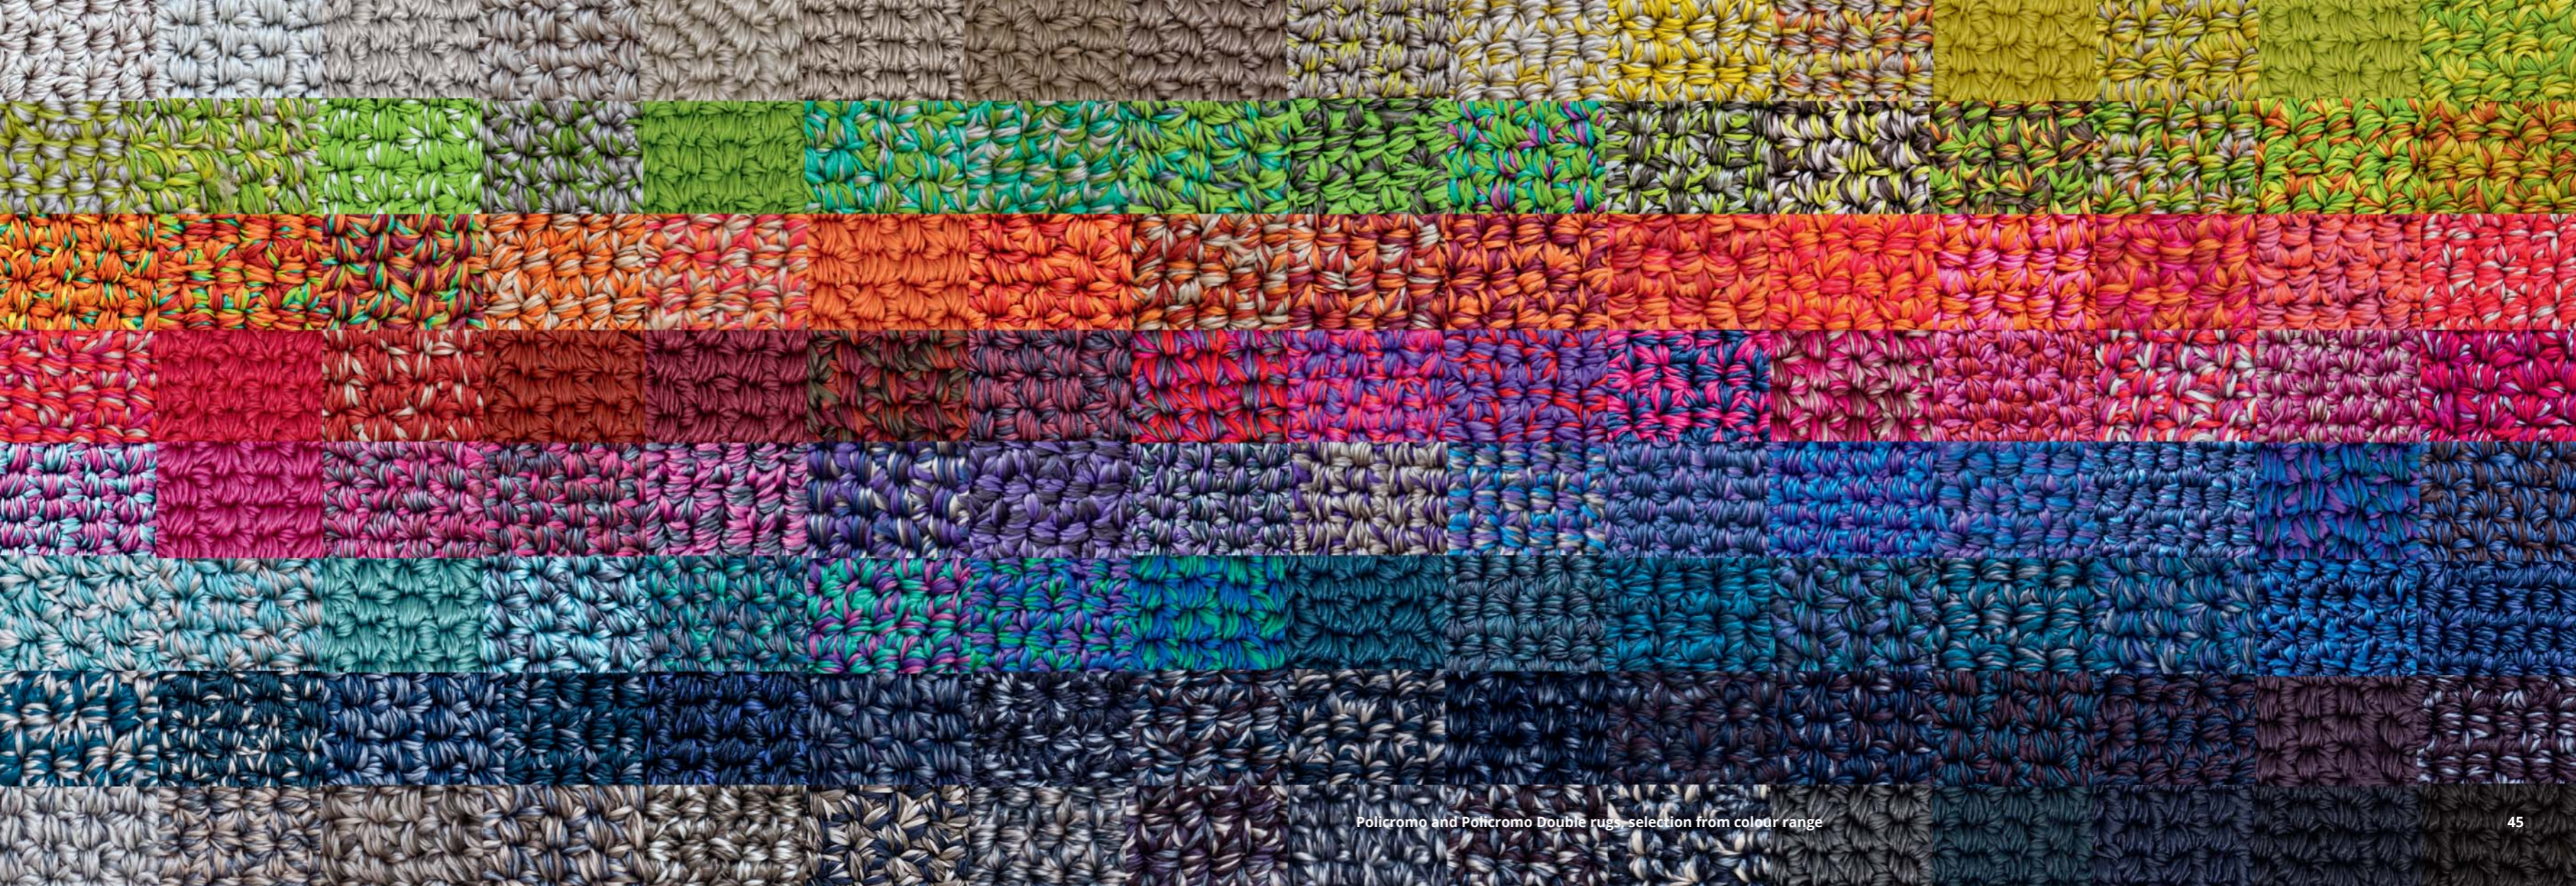

Paola Lenti has changed the traditional concept of rugs through a modern and creative interpretation of materials, forms and production techniques. Practical and yet ornamental, coordinated to the Home and Aqua seating, the paneling system Build and the architectural structures in the Landscapes Collection, Paola Lenti rugs are made by hand and tailored to the most diverse project requirements, always preserving their distinctive style. Indoor and outdoor rugs, different as far as materials and performances are concerned, unify ancient and modern into products intended to become new classics for their unique characteristics.

MAT+ rug in Rope cord

MAT+ detail of rug in Rope cord

POLICROMO rug in Rope yarn

POLICROMO rug in Rope yarn

Policromo and Policromo Double rugs, selection from colour range

Echo rug, selection from colour range

INCROCI rug in wool cord

INCROCI detail of rug in wool cord

ZOE detail of rug in wool cord

ZOE rug in wool cord

PARALLELO rug in wool cord

FLUTTI rug in wool braids

Wool cords, selection from colour range

<b>CRS Paola Lenti</b>	Air	Sahara
	Alkazar	Samo
	Cornice 25	Script
	Cosmo	Shang
	Crown	Signs
	Deep	Spin
	Echo	Spin off
	Ellissi	Tatami
	Fashion	Tessera
	Flower	Unito
	Flutti	Wind
	Graffito	Wind Low
	Greca	Zoe
	Hoop	Zoe Rev
	Ida	
	Imperfetto	<b>Claesson Koivisto Rune</b> Kaleidoscope
	Incroci	<b>Alessandra Comi</b> Ladybird
	Jali	<b>Marella Ferrera</b> Donna Costanza
	Marea	Donna Florio
	Mat+	Grafismi
	Navajo	
	Parallelo	<b>m-ar by Renato J. Morganti</b> Flussi
	Policromo	Ros(a)e
	Quadri	<b>Patricia Urquiola,</b> Crochet
	Ray	<b>Eliana Gerotto</b> Prisma
	Rilievo	