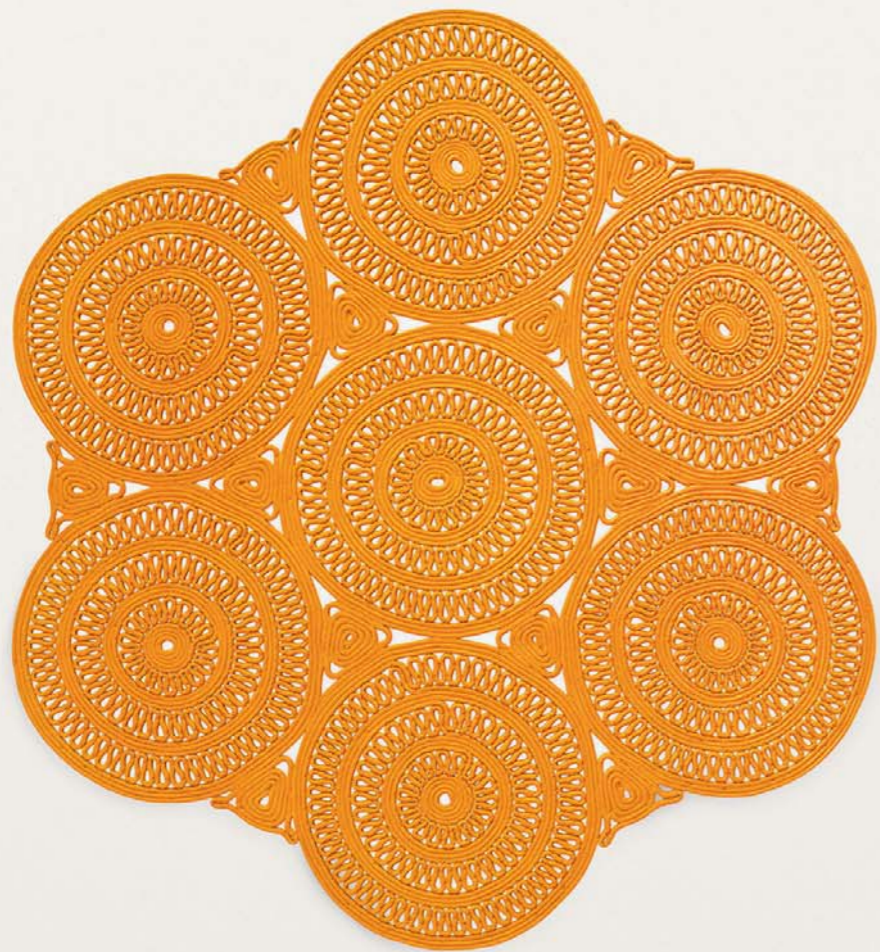

OUTDOOR RUGS

ZOE detail of rug in Rope cord, custom made

ZOE REV rug in Rope cord

ZOE rug in Rope cord

COSMO rug in Rope cord, custom made

SHANG rug in Rope cord, custom made

SHANG rug in Rope cord

SPIN OFF rug in Rope cord, custom made

ELLISSI detail of rug in Rope cord

ELLISSI rug in Rope cord

COSMO rug in Rope cord, custom made

SPIN rug in Rope cord

LADYBIRD detail of rug in Rope cord

Rope cords, selection from colour range

CROCHET rug crocheted with Rope cord, custom made

CROCHET detail of rug crocheted with Rope cord

AIR detail of rug in Rope cord

AIR rug in Rope cord

Air rug, selection from colour range

WIND detail of rug in Rope cord

WIND LOW detail of rug in Rope cord

DONNA FLORIO rug embroidered with Rope cord

KALEIDOSCOPE rug in felt

Felt rugs, selection from colour range

ROS(A)E rug in wool

CROWN rug in wool and silk

SIGNS detail of rug in wool and silk

SIGNS rug in wool and silk

DEEP detail of rug in wool

ALKAZAR detail of rug in silk