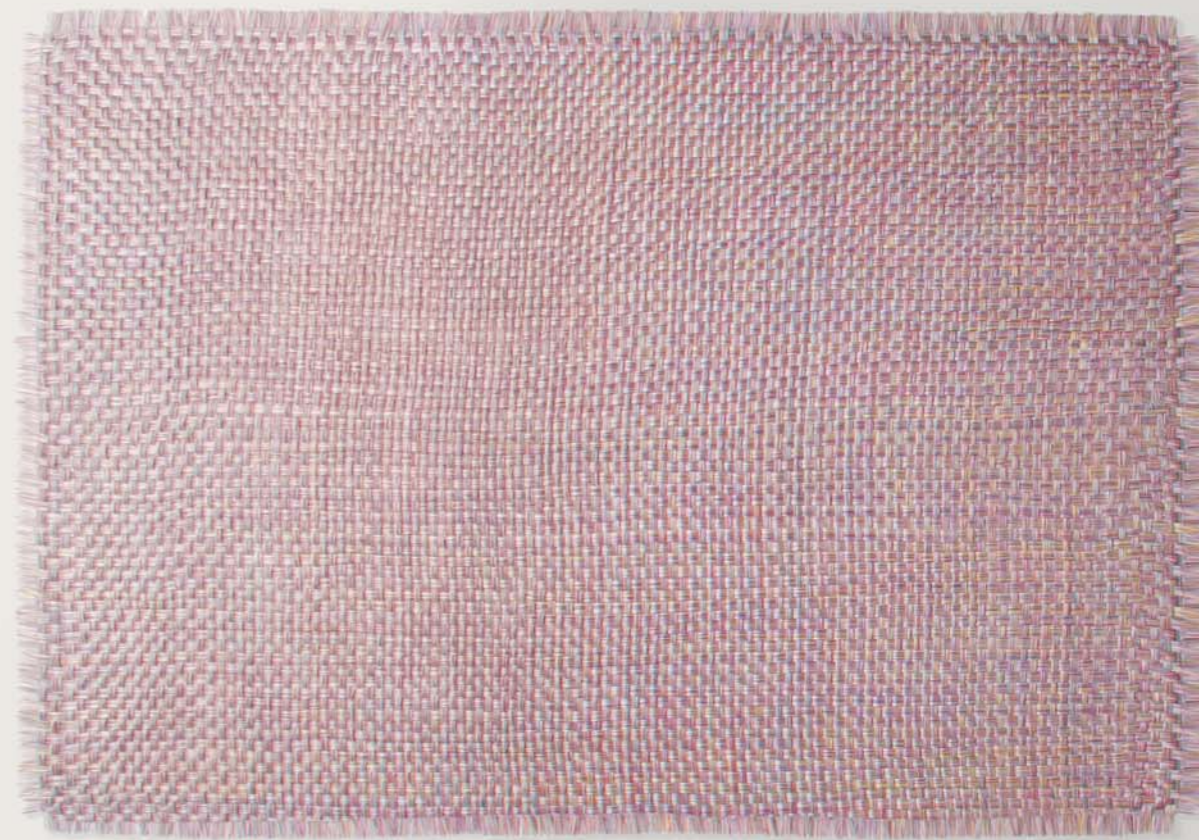

MAT+ rug in Rope cord

MAT+ detail of rug in Rope cord

POLICROMO rug in Rope yarn

POLICROMO rug in Rope yarn

Policromo and Policromo Double rugs, selection from colour range

Echo rug, selection from colour range

ECHO rug in Rope strips and cords

NAVAJO rug in Rope braids

NAVAJO detail of rug in Rope braids

IDA rug in Twiggy yarn

JALI rug in Twiggy yarn

SAHARA rug in Aquatech braids

MAREA rug in Aquatech braids

INDOOR RUGS