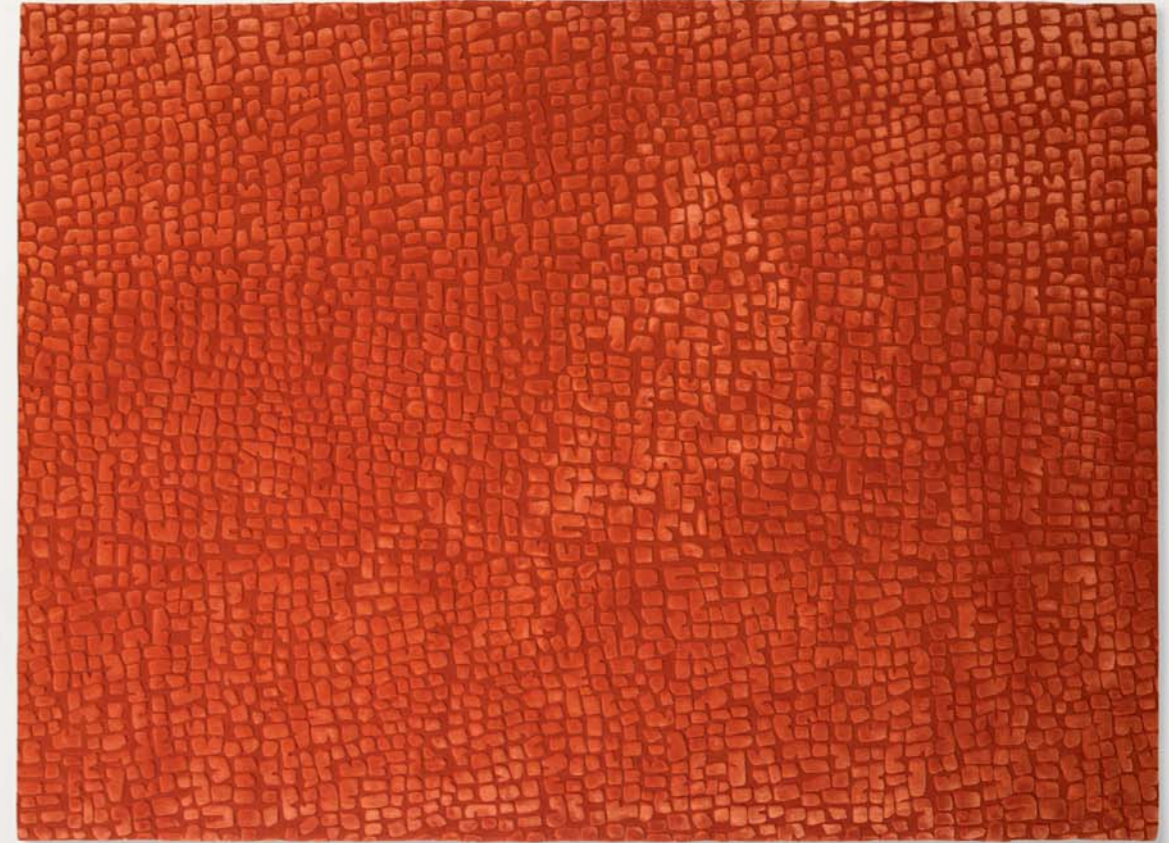

KALEIDOSCOPE rug in felt

Felt rugs, selection from colour range

ROS(A)E rug in wool

CROWN rug in wool and silk

SIGNS detail of rug in wool and silk

SIGNS rug in wool and silk

DEEP detail of rug in wool

ALKAZAR detail of rug in silk

INCROCI rug in wool cord

INCROCI detail of rug in wool cord

ZOE detail of rug in wool cord

ZOE rug in wool cord

PARALLELO rug in wool cord

FLUTTI rug in wool braids

Wool cords, selection from colour range

<b>CRS Paola Lenti</b>	Air	Sahara
	Alkazar	Samo
	Cornice 25	Script
	Cosmo	Shang
	Crown	Signs
	Deep	Spin
	Echo	Spin off
	Ellissi	Tatami
	Fashion	Tessera
	Flower	Unito
	Flutti	Wind
	Graffito	Wind Low
	Greca	Zoe
	Hoop	Zoe Rev
	Ida	
	Imperfetto	<b>Claesson Koivisto Rune</b> Kaleidoscope
	Incroci	<b>Alessandra Comi</b> Ladybird
	Jali	<b>Marella Ferrera</b> Donna Costanza
	Marea	Donna Florio
	Mat+	Grafismi
	Navajo	
	Parallelo	<b>m-ar by Renato J. Morganti</b> Flussi
	Policromo	Ros(a)e
	Quadri	<b>Patricia Urquiola,</b> Crochet
	Ray	<b>Eliana Gerotto</b> Prisma
	Rilievo	