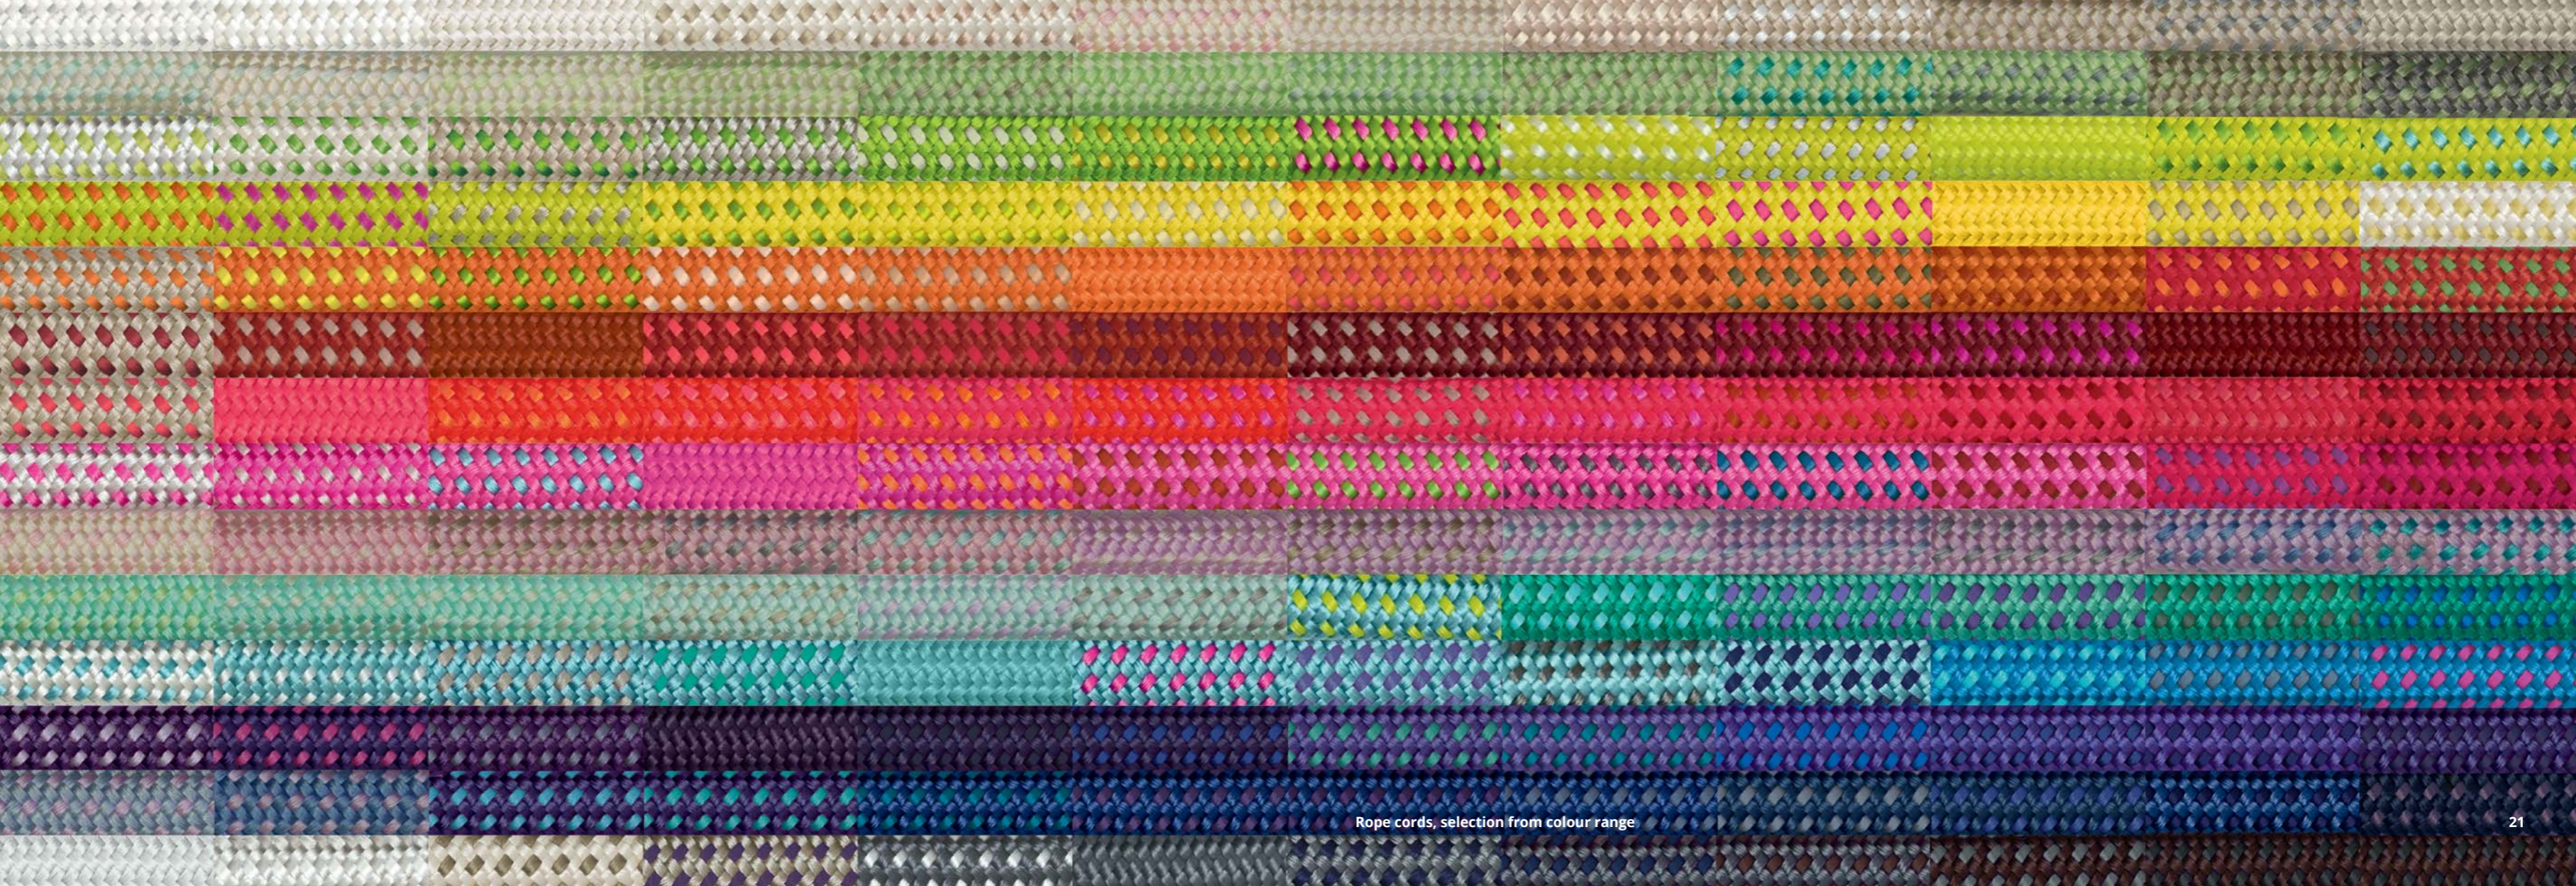

Rope cords, selection from colour range