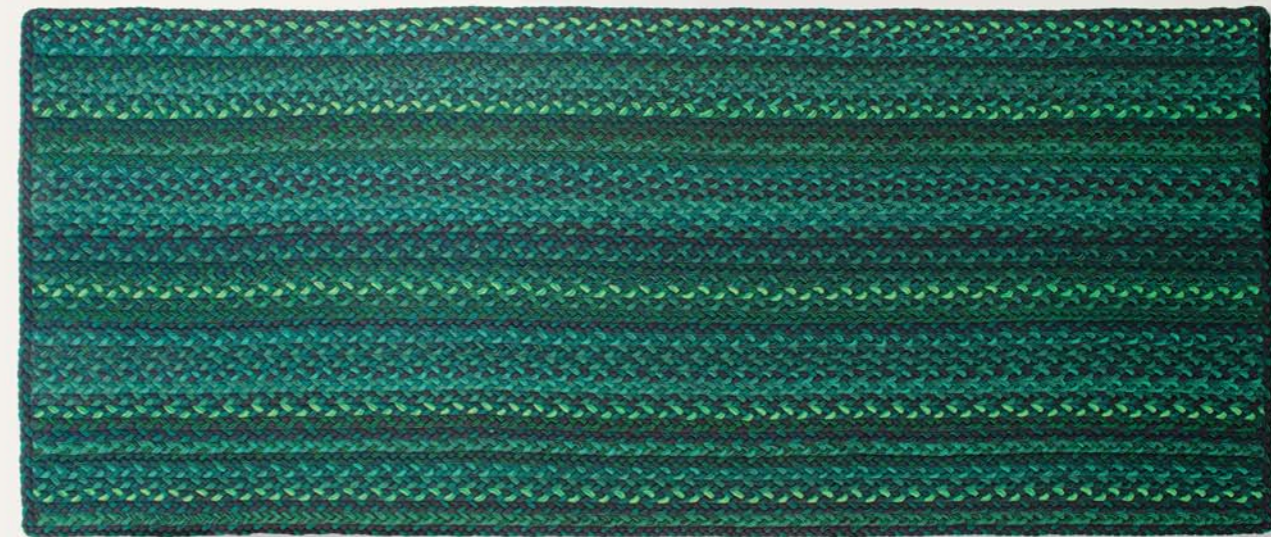

KALEIDOSCOPE rug in felt

Felt rugs, selection from colour range

ROS(A)E rug in wool

CROWN rug in wool and silk

SIGNS detail of rug in wool and silk

SIGNS rug in wool and silk

DEEP detail of rug in wool

ALKAZAR detail of rug in silk

INCROCI rug in wool cord

INCROCI detail of rug in wool cord

ZOE detail of rug in wool cord

ZOE rug in wool cord

PARALLELO rug in wool cord

FLUTTI rug in wool braids

Wool cords, selection from colour range

<b>CRS Paola Lenti</b>	Air	Sahara
	Alkazar	Samo
	Cornice 25	Script
	Cosmo	Shang
	Crown	Signs
	Deep	Spin
	Echo	Spin off
	Ellissi	Tatami
	Fashion	Tessera
	Flower	Unito
	Flutti	Wind
	Graffito	Wind Low
	Greca	Zoe
	Hoop	Zoe Rev
	Ida	
	Imperfetto	<b>Claesson Koivisto Rune</b> Kaleidoscope
	Incroci	<b>Alessandra Comi</b> Ladybird
	Jali	<b>Marella Ferrera</b> Donna Costanza
	Marea	Donna Florio
	Mat+	Grafismi
	Navajo	
	Parallelo	<b>m-ar by Renato J. Morganti</b> Flussi
	Policromo	Ros(a)e
	Quadri	<b>Patricia Urquiola,</b> Crochet
	Ray	<b>Eliana Gerotto</b> Prisma
	Rilievo	