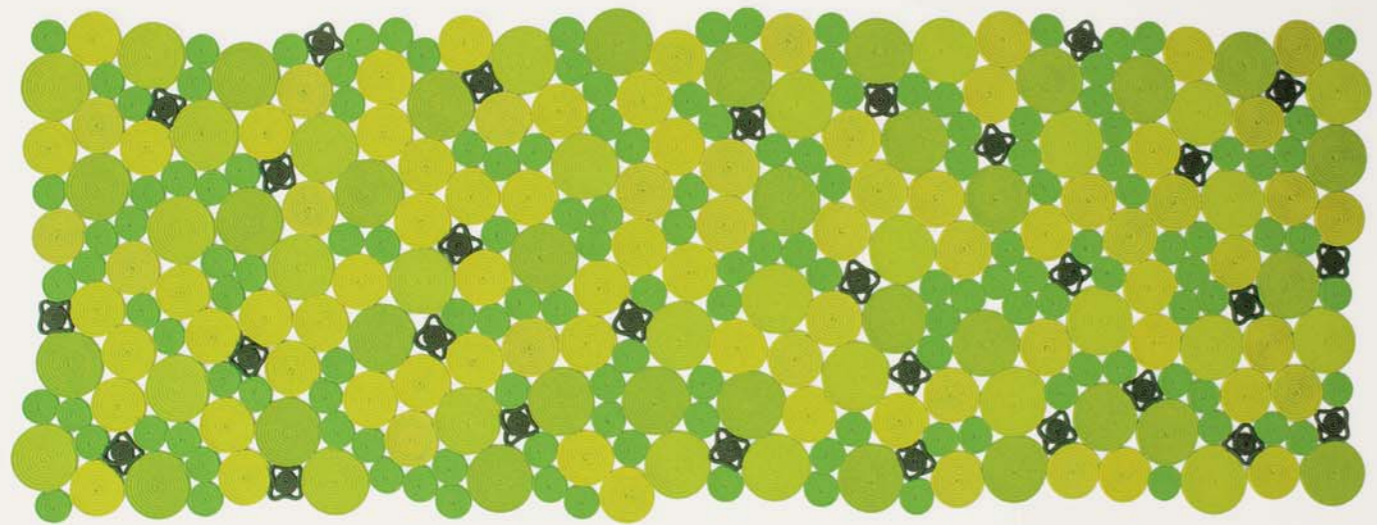

OUTDOOR RUGS

ZOE detail of rug in Rope cord, custom made

ZOE REV rug in Rope cord

ZOE rug in Rope cord

COSMO rug in Rope cord, custom made

SHANG rug in Rope cord, custom made

SHANG rug in Rope cord

SPIN OFF rug in Rope cord, custom made