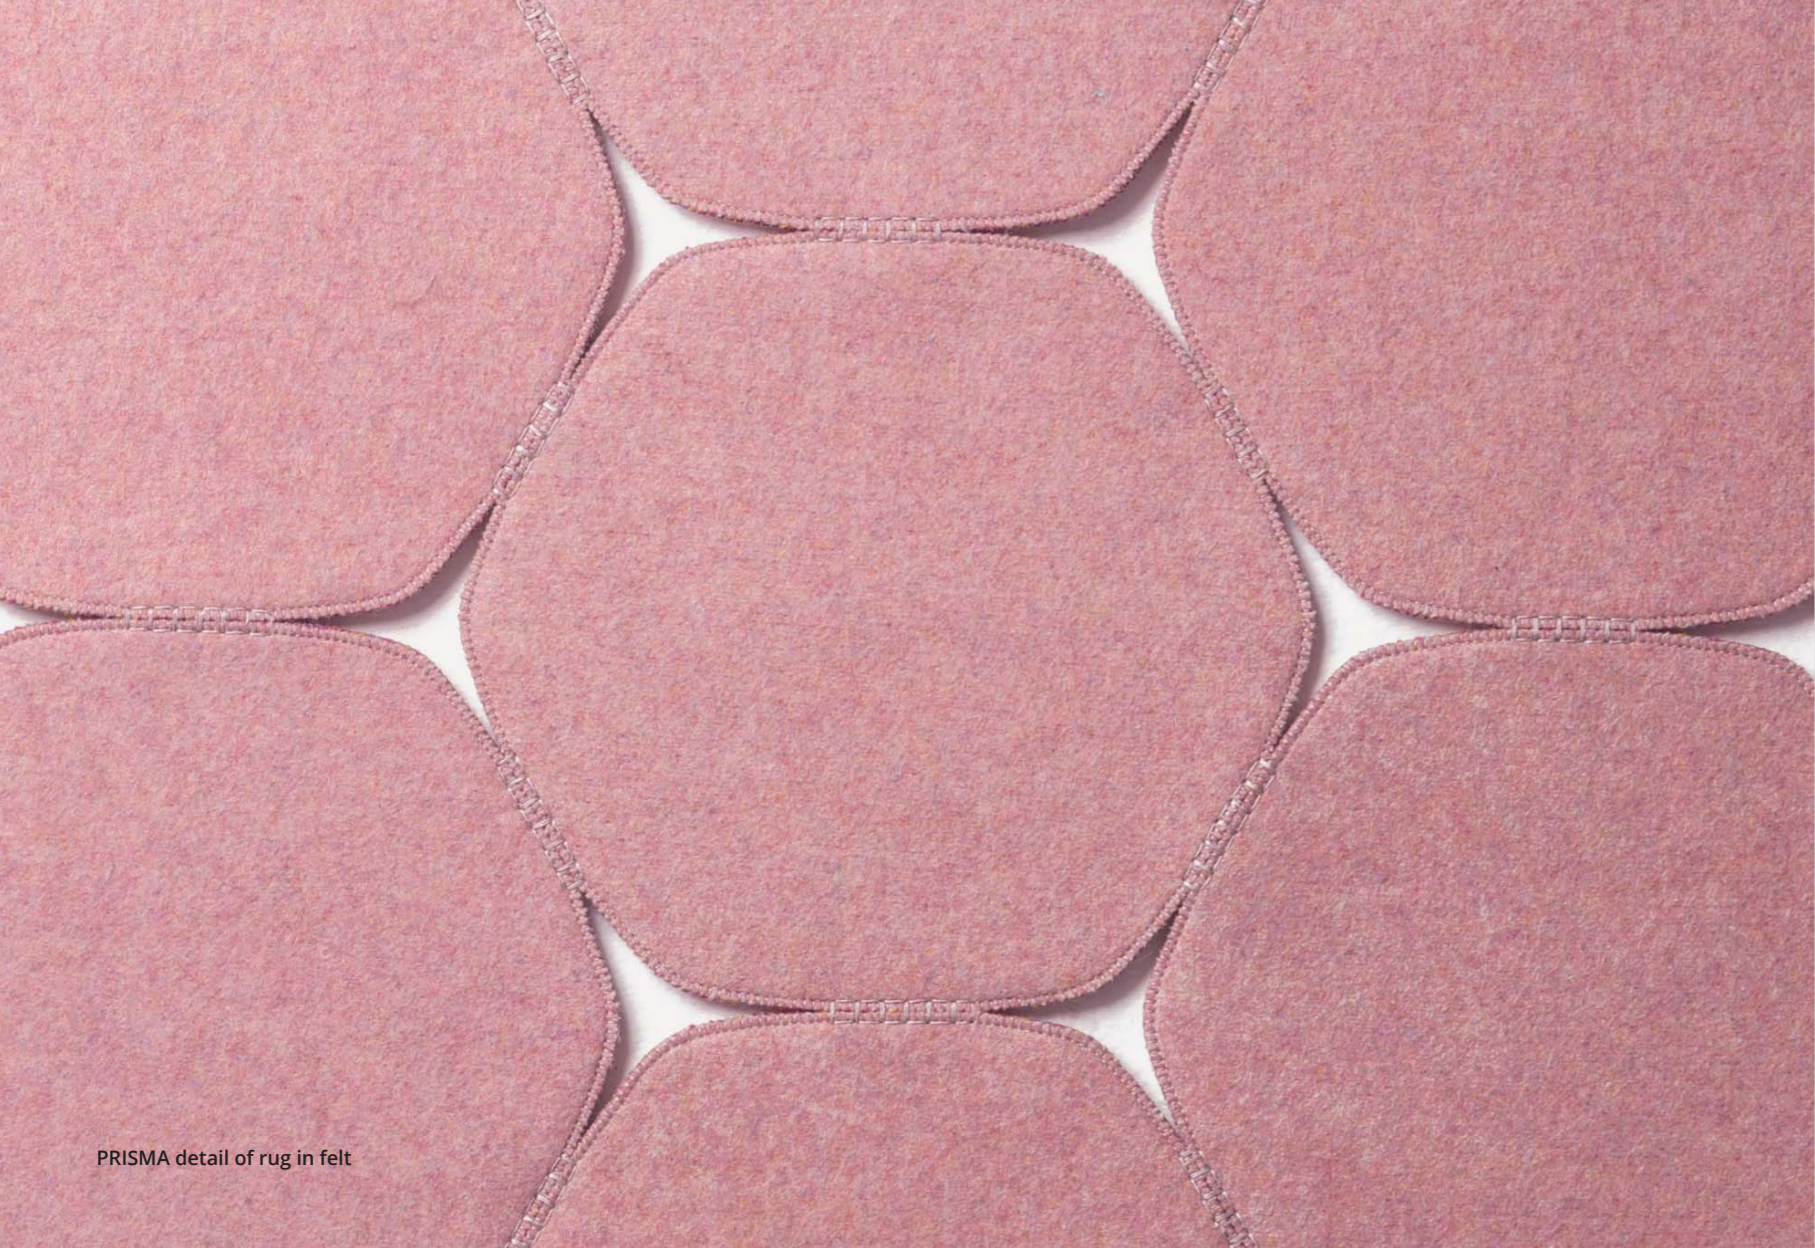

PRISMA detail of rug in felt